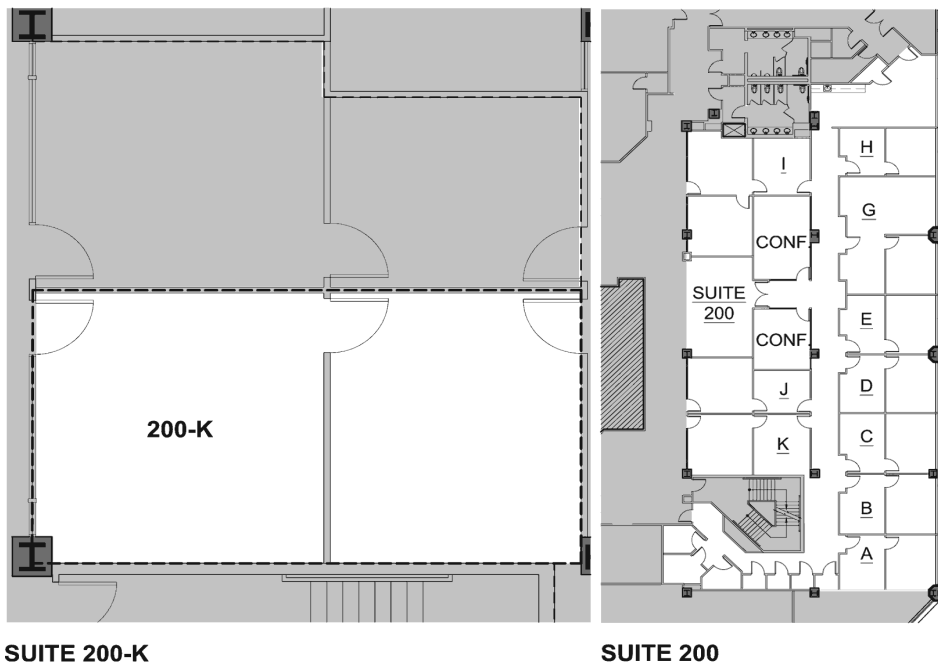

available space - suite 200

AREA: 400 - 600

FLOOR: 2

AVAILABILITY: Now

COMMENTS: Professional office suites: 2 private offices, Shared kitchen. Free allotment of conference room use. Storage units from 25 sf to 100 square feet are available. Franklin Street views.

SUITE 200-K

SUITE 200

2ND FLOOR LOCATION PLAN

LEASING INQUIRIES

Nora Vigil, CPM, RPA
General Manager
License 01122724

CBRE | Asset Services Group
nora.vigil@cbre.com
phone: (510) 839-7651
fax: (510) 839-0861