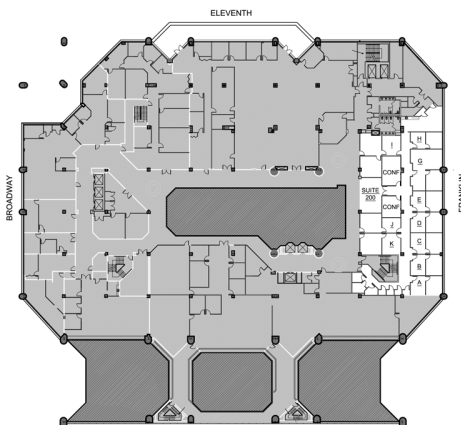

available space - suite 200

AREA: 275 - 400

FLOOR: 2

AVAILABILITY: Now

COMMENTS: Professional office suites: 2 private offices, Shared kitchen. Free allotment of conference room use. Storage units from 25 sf to 100 square feet are available. Franklin Street views.