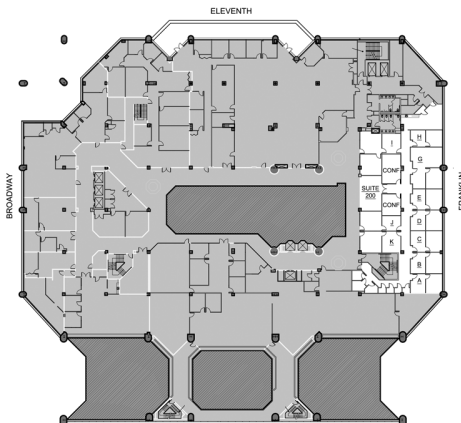

available space - suite 200

AREA: 275 - 400

FLOOR: 2

AVAILABILITY: Now

COMMENTS: Professional office suites: 2 private offices, Shared kitchen. Free allotment of conference room use. Storage units from 25 sf to 100 square feet are available. Franklin Street views.