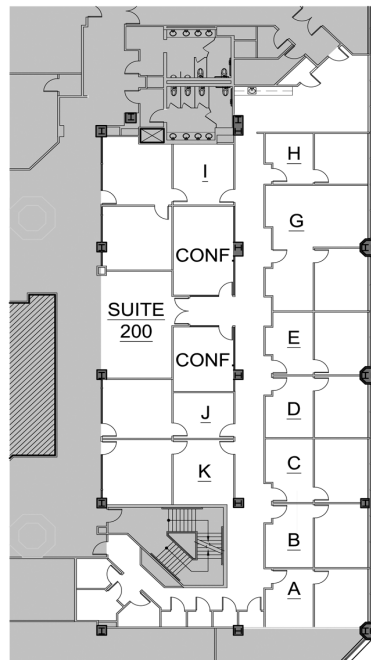

available space - suite 200

AREA: 275 - 400

FLOOR: 2

AVAILABILITY: Now

COMMENTS: Professional office suites: 2 private offices, Shared kitchen. Free allotment of conference room use. Storage units from 25 sf to 100 square feet are available. Franklin Street views.