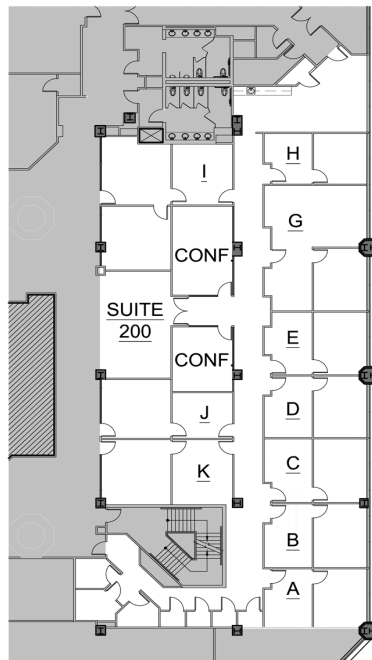

available space - suite 200

AREA: 275 - 400

FLOOR: 2

AVAILABILITY: Now

COMMENTS: Professional office suites: 2 private offices, Shared kitchen. Free allotment of conference room use. Storage units from 25 sf to 100 square feet are available. Franklin Street views.