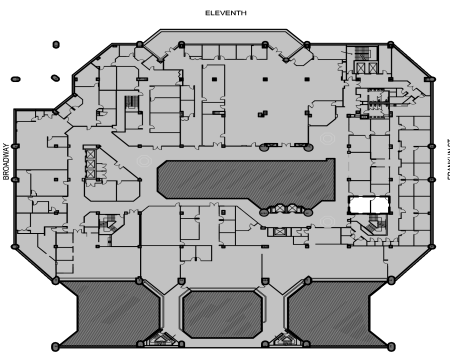

available space - suite 200

AREA: 400 - 600

FLOOR: 2

AVAILABILITY: Now

COMMENTS: Professional office suites: 2 private offices, Shared kitchen. Free allotment of conference room use. Storage units from 25 sf to 100 square feet are available. Franklin Street views.

SUITE 200-K

SUITE 200

2ND FLOOR LOCATION PLAN

LEASING INQUIRIES

Nora Vigil, CPM, RPA
General Manager
License 01122724

CBRE | Asset Services Group
nora.vigil@cbre.com
phone: (510) 839-7651
fax: (510) 839-0861